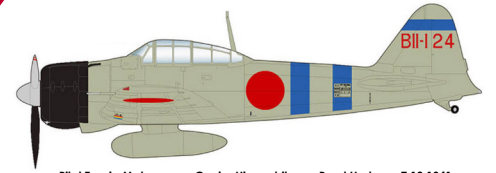

B11-1 24
B11-1 24